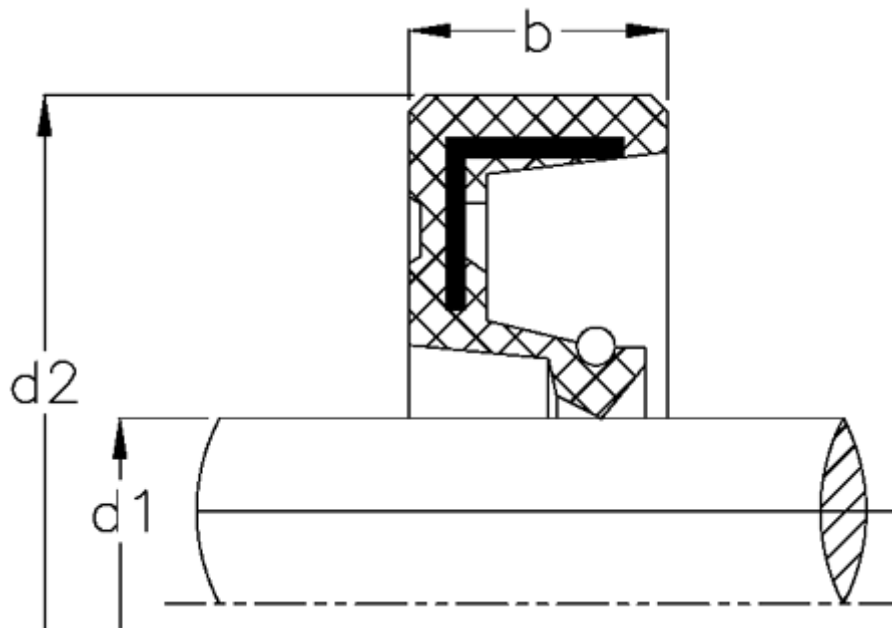

Data Sheet

Article number: 170101700260070000

Description: KLEE Rotary shaft seal WA 1726/7
NBR nitrile rubber, standard

Measures

b	= 7
d1	= 17
d2	= 26
Material	= NBR